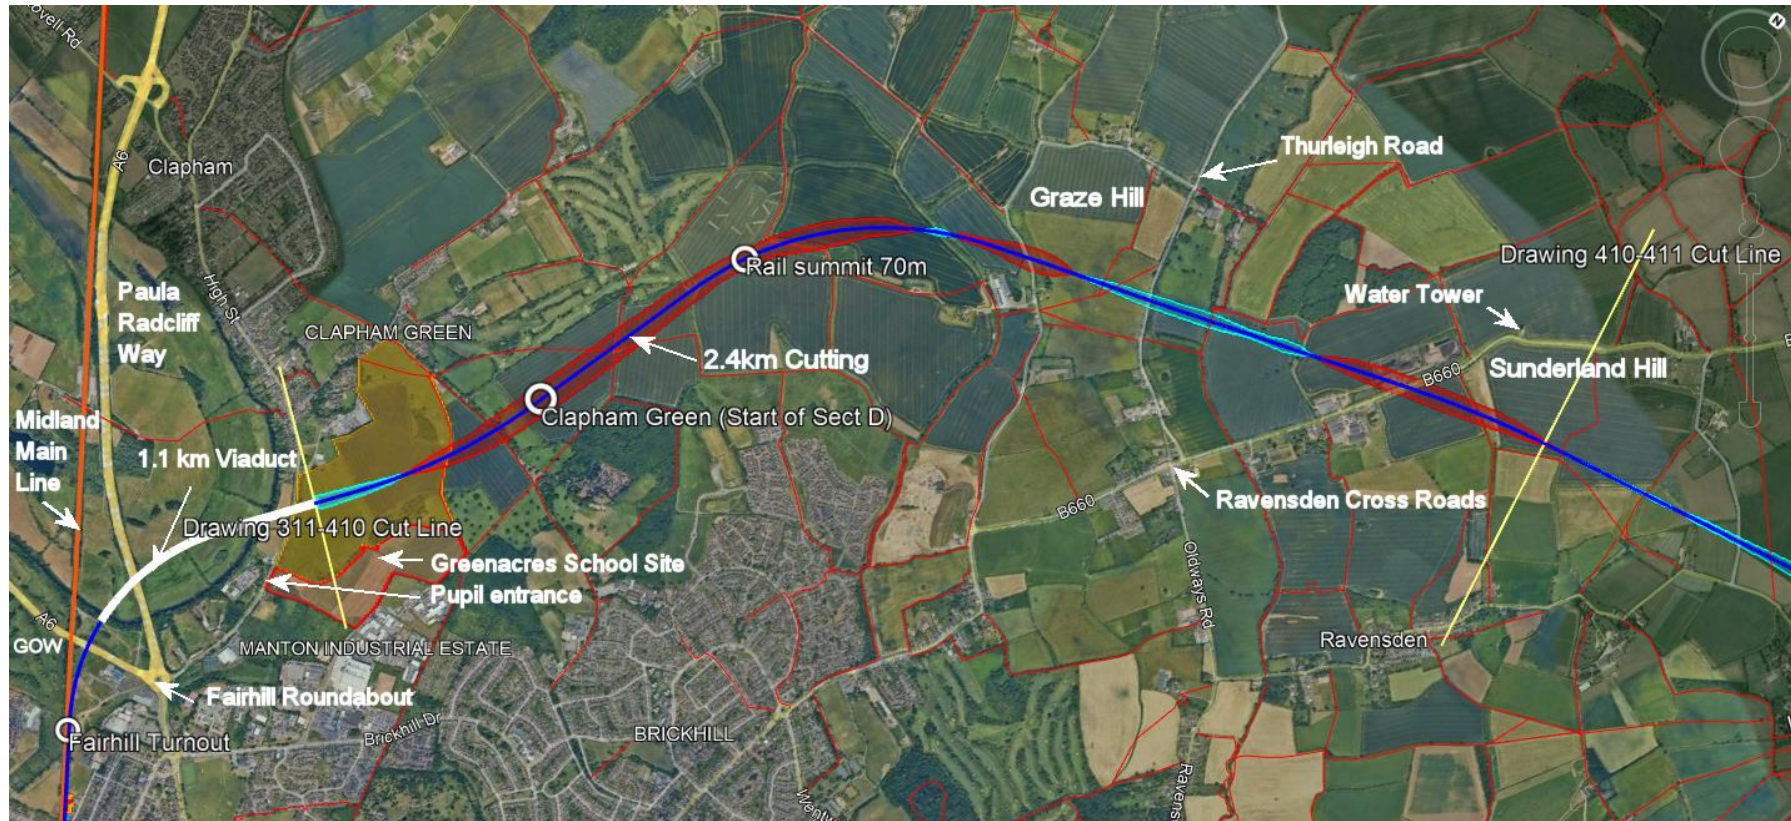

Profile Plan Drawing -410 coverage on Google Earth

Covers Fairhill, Clapham escarpment, North Brickhill, Graze and Sunderland Hills plus Ravensden

Note slight rotation of North to match the -410 orientation

Refer to yellow drawing cut lines when comparing to the -410 original drawing