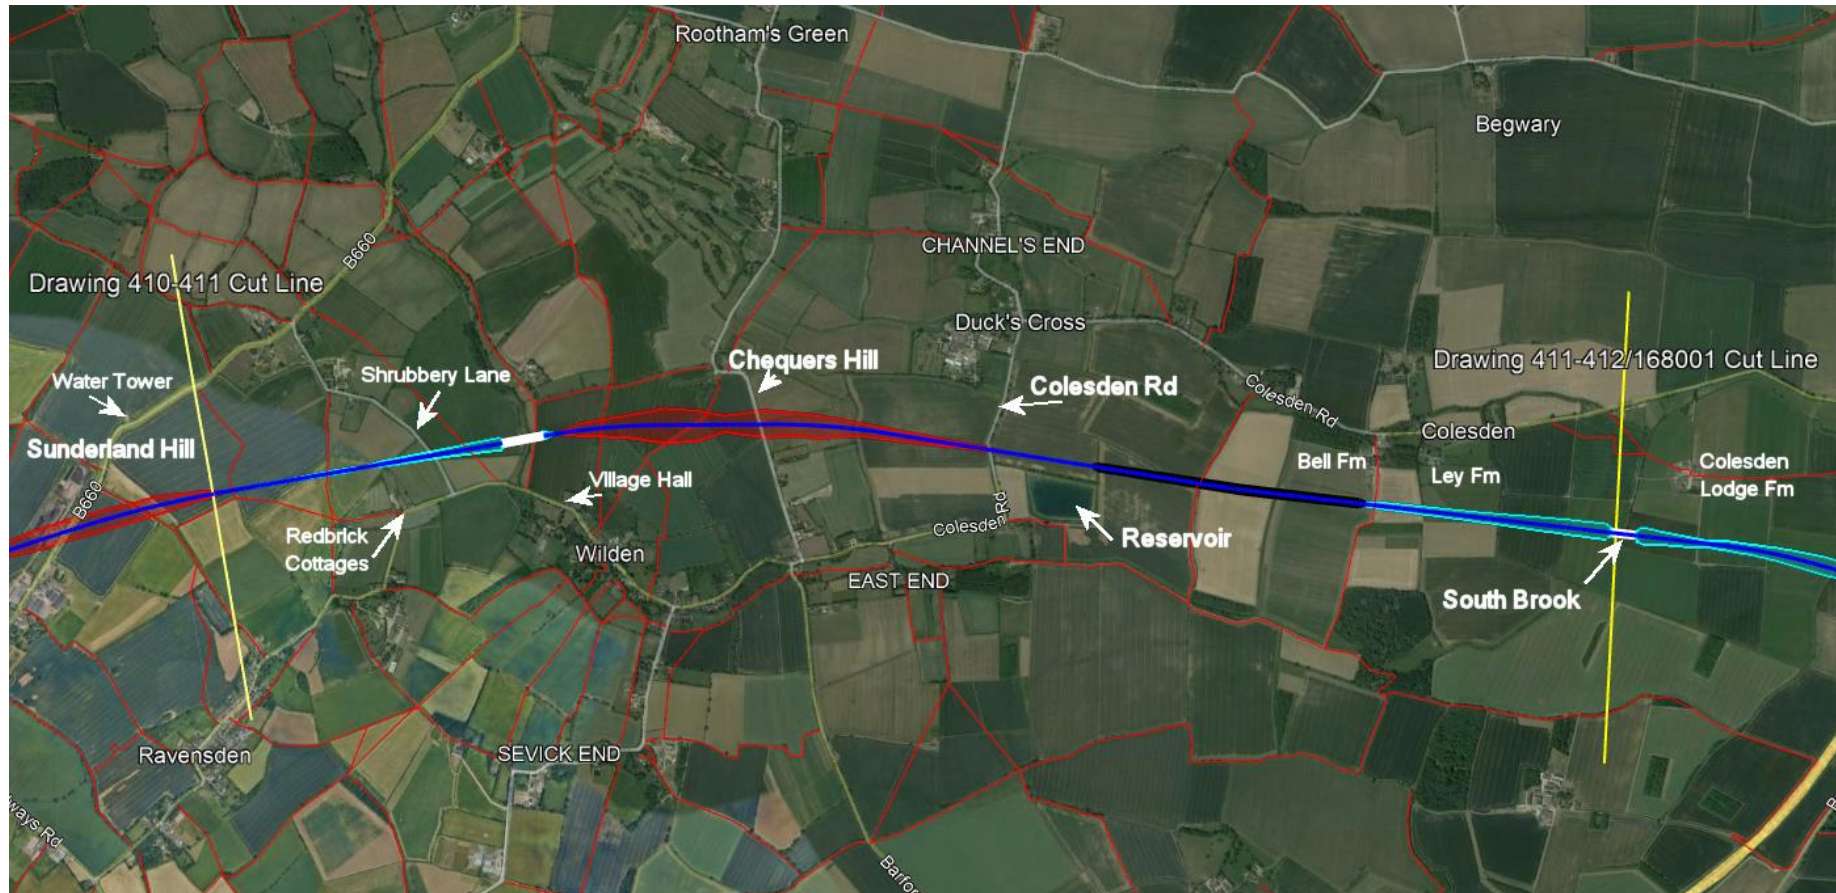

Profile Plan Drawing -411 coverage on Google Earth

Covers Ravensden, Wilden, Colesden, Chawston and start of Tempsford Variant

Refer to yellow drawing cut lines when comparing to the -411 original drawing